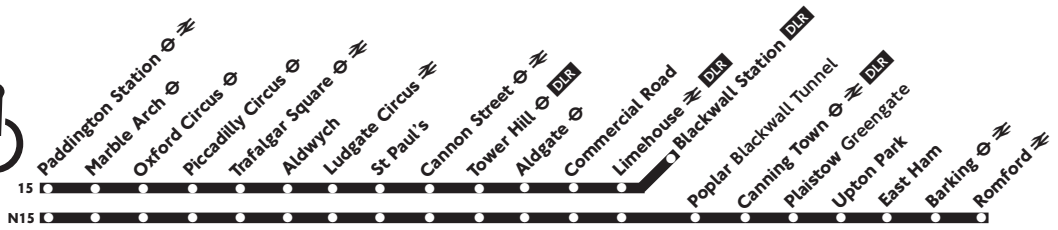

15

Paddington - Aldgate - Blackwall Paddington - East Ham - Romford

Daily

N15

Every night

Monday - Friday

Paddington Station	0517	0532	0546	0558	0610		0717		2055	0005
Marble Arch	0526	0541	0555	0607	0619		0727		2105	0014
Oxford Circus	0531	0546	0600	0612	0624		0732		2111	0020
Trafalgar Square	0537	0552	0606	0618	0630		0739		2121	0030
Aldwych Law Courts	0541	0556	0610	0622	0634	Then	0743	Then	2126	0035
Ludgate Circus	0546	0601	0615	0627	0639	about	0749	about	2129	0038
Cannon Street Station	0549	0604	0618	0630	0642	every	0753	every	2131	0040
Tower Hill	0553	0608	0622	0634	0646	10 minutes	0758	8 minutes	2135	10 minutes
Aldgate Station	0555	0610	0624	0636	0648	until	0802	until	2138	0047
Limehouse Station	0603	0618	0632	0644	0656		0811		2147	0056
Limehouse Burdett Road	0606	0621	0635	0647	0659		0814		2150	0059
Poplar All Saints Station	0609	0624	0638	0651	0703		0818		2154	0103
Blackwall Station	0611	0626	0640	0653	0705		0821		2156	0105

Route N15 - Sun night/Mon morn to Thurs night/Fri morn

Romford Market	0020			0435
Romford Station 	0023			0438
Becontree Heath Bus Station	0031			0446
Becontree Martins Corner	0035			0450
Barking Station 	0042			0457
East Ham Newham Town Hall	0047			0502
Plaistow Greengate	0052			0507
Canning Town Station 	0057	Then		0512
Poplar All Saints 	0101	every		0516
Limehouse Station 	0106	15		0521
Aldgate Station 	0112	minutes		0527
Tower Hill Station 	0115	until		0530
Cannon Street Station 	0119			0534
Ludgate Circus 	0123			0538
Aldwych	0125			0540
Trafalgar Square (Stop T) 	0128			0543
Piccadilly Circus 	0131			0546
Oxford Circus 	0135			0550
Marble Arch 	0140			0555
Paddington Station 	0150			0605

Heritage Routemasters operate daily on route 15 between Tower Hill and Trafalgar Square. Buses run about every 15 minutes from 0930 until 1830. These buses are not wheelchair accessible.

Operated by Stagecoach for London Buses 24.3.06 T6672T